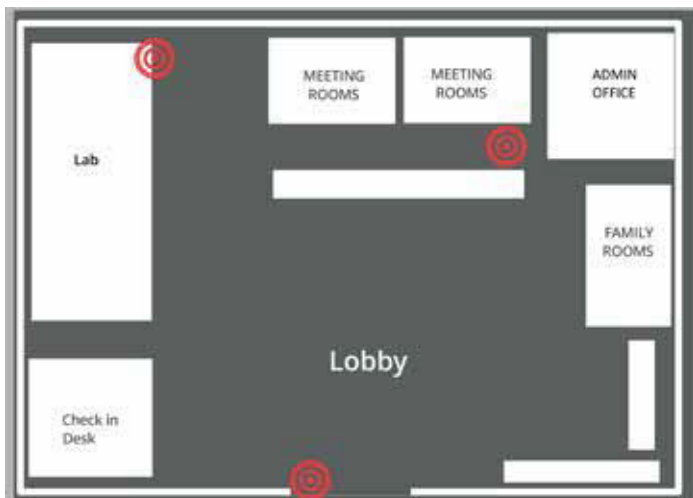

OFFICE/LOBBY/CLINIC