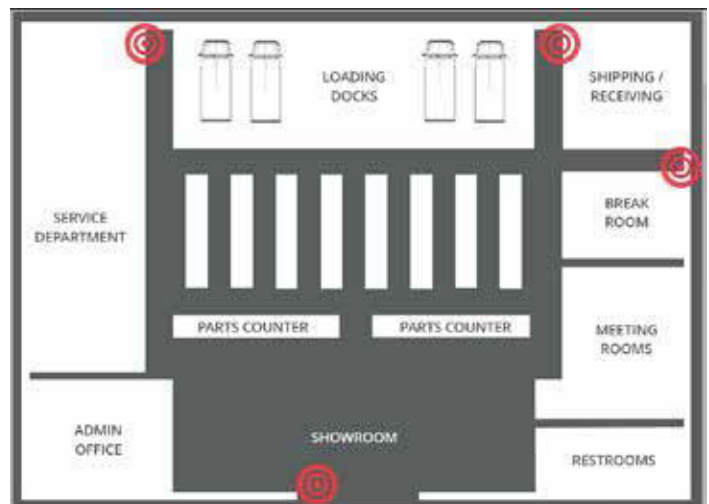

DISTRIBUTION PARTS & SERVICE